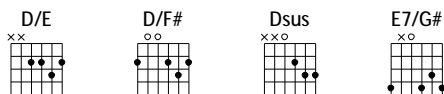

Soon

www.praisecharts.com/9186:: Version 1.0

Tempo = 70 :: Key = D

Denton Bible Church :: CCLI # 163795