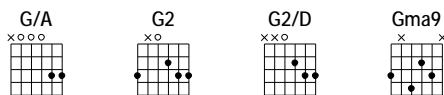

Soon

www.praisecharts.com/9186:: Version 1.0

Tempo = 70 :: Key = D

Denton Bible Church :: CCLI # 163795