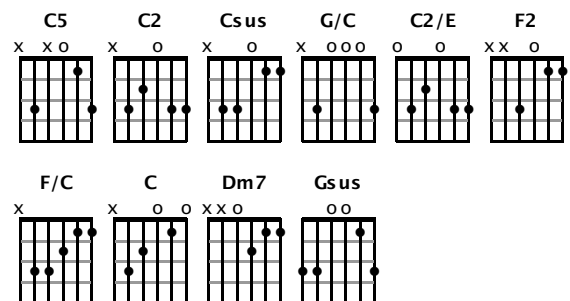

Amazing Grace (My Chains Are Gone)

www.praisecharts.com/2517

Tempo = 62 : Key = C

Intro

C5 / / / | C2 / / / :||

Verse 1

C2 Csus C2
A - mazing grace how sweet the sound
G/C
That saved a wretch like me
C2 C2/E F2 C2
I once was lost but now I am found
G/C C2
Was blind but now I see

Verse 2

C2 Csus
'Twas grace that taught my heart to
C2 G/C
Fear and grace my fears re - lieved
C2 C2/E F2 C2
How precious did that grace a - ppear the
G/C C2 F/C C
Hour I first be - lieved

Chorus

F2 C2/E
My chains are gone I've been set free
F2 C2/E
My God my Savior has ransomed me
F2 C2/E
And like a flood His mercy reigns
Dm7 Gsus C5
Unending love amazing grace

Instrumental

C5 / / / | C2 / / / :||

Verse 3

C2 Csus C2
The Lord has promised good to me
G/C
His word my hope se - cures
C2 C2/E F2 C2
He will my shield and portion be
G/C C2 F/C C
As long as life en - dures

Chorus (2x)

Verse 4

C2 Csus C2
The earth shall soon dis - solve like snow
G/C
The sun forbear to shine
C2 C2/E F2
But God who called me here
C2 G/C C Csus
Be - low will be for - ever mine
C2 G/C C Csus
Will be for - ever mine
C2 G/C C2
You are for - ever mine

© 2006 worshiptogether.com songs (Admin. by EMI Christian Music Publishing) sixsteps Music (Admin. by EMI Christian Music Publishing). All Rights Reserved. CCLI Song No. 4768151. By Chris Tomlin, Edwin Othello Excell, John Newton, John P. Rees, Louie Giglio