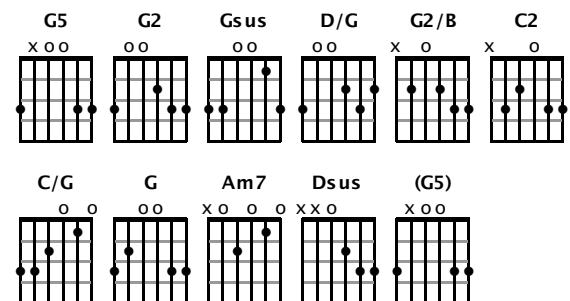

Amazing Grace (My Chains Are Gone)

www.praisecharts.com/2517

Tempo = 62 : Key = G

Intro

G5 / / / | G2 / / / :||

Verse 1

G2 Gsus G2
A - mazing grace how sweet the sound
D/G
That saved a wretch like me
G2 G2/B C2 G2
I once was lost but now I am found
D/G G2
Was blind but now I see

Verse 2

G2 Gsus
'Twas grace that taught my heart to
G2 D/G
Fear and grace my fears re - lieved
G2 G2/B C2 G2
How precious did that grace a - ppear the
D/G G2 C/G G
Hour I first be - lieved

Chorus

C2 G2/B
My chains are gone I've been set free
C2 G2/B
My God my Savior has ransomed me
C2 G2/B
And like a flood His mercy reigns
Am7 Dsus G5
Unending love amazing grace

Instrumental

(G5) / / / | G2 / / / :||

Verse 3

G2 Gsus G2
The Lord has promised good to me
D/G
His word my hope se - cures
G2 G2/B C2 G2
He will my shield and portion be
D/G G2 C/G G
As long as life en - dures

Chorus (2x)

Verse 4

G2 Gsus G2
The earth shall soon dis - solve like snow
D/G
The sun forbear to shine
G2 G2/B C2
But God who called me here
G2 D/G G Gsus
Be - low will be for - ever mine
G2 D/G G Gsus
Will be for - ever mine
G2 D/G G2
You are for - ever mine

© 2006 worshiptogether.com songs (Admin. by EMI Christian Music Publishing) sixsteps Music (Admin. by EMI Christian Music Publishing). All Rights Reserved. CCLI Song No. 4768151. By Chris Tomlin, Edwin Othello Excell, John Newton, John P. Rees, Louie Giglio